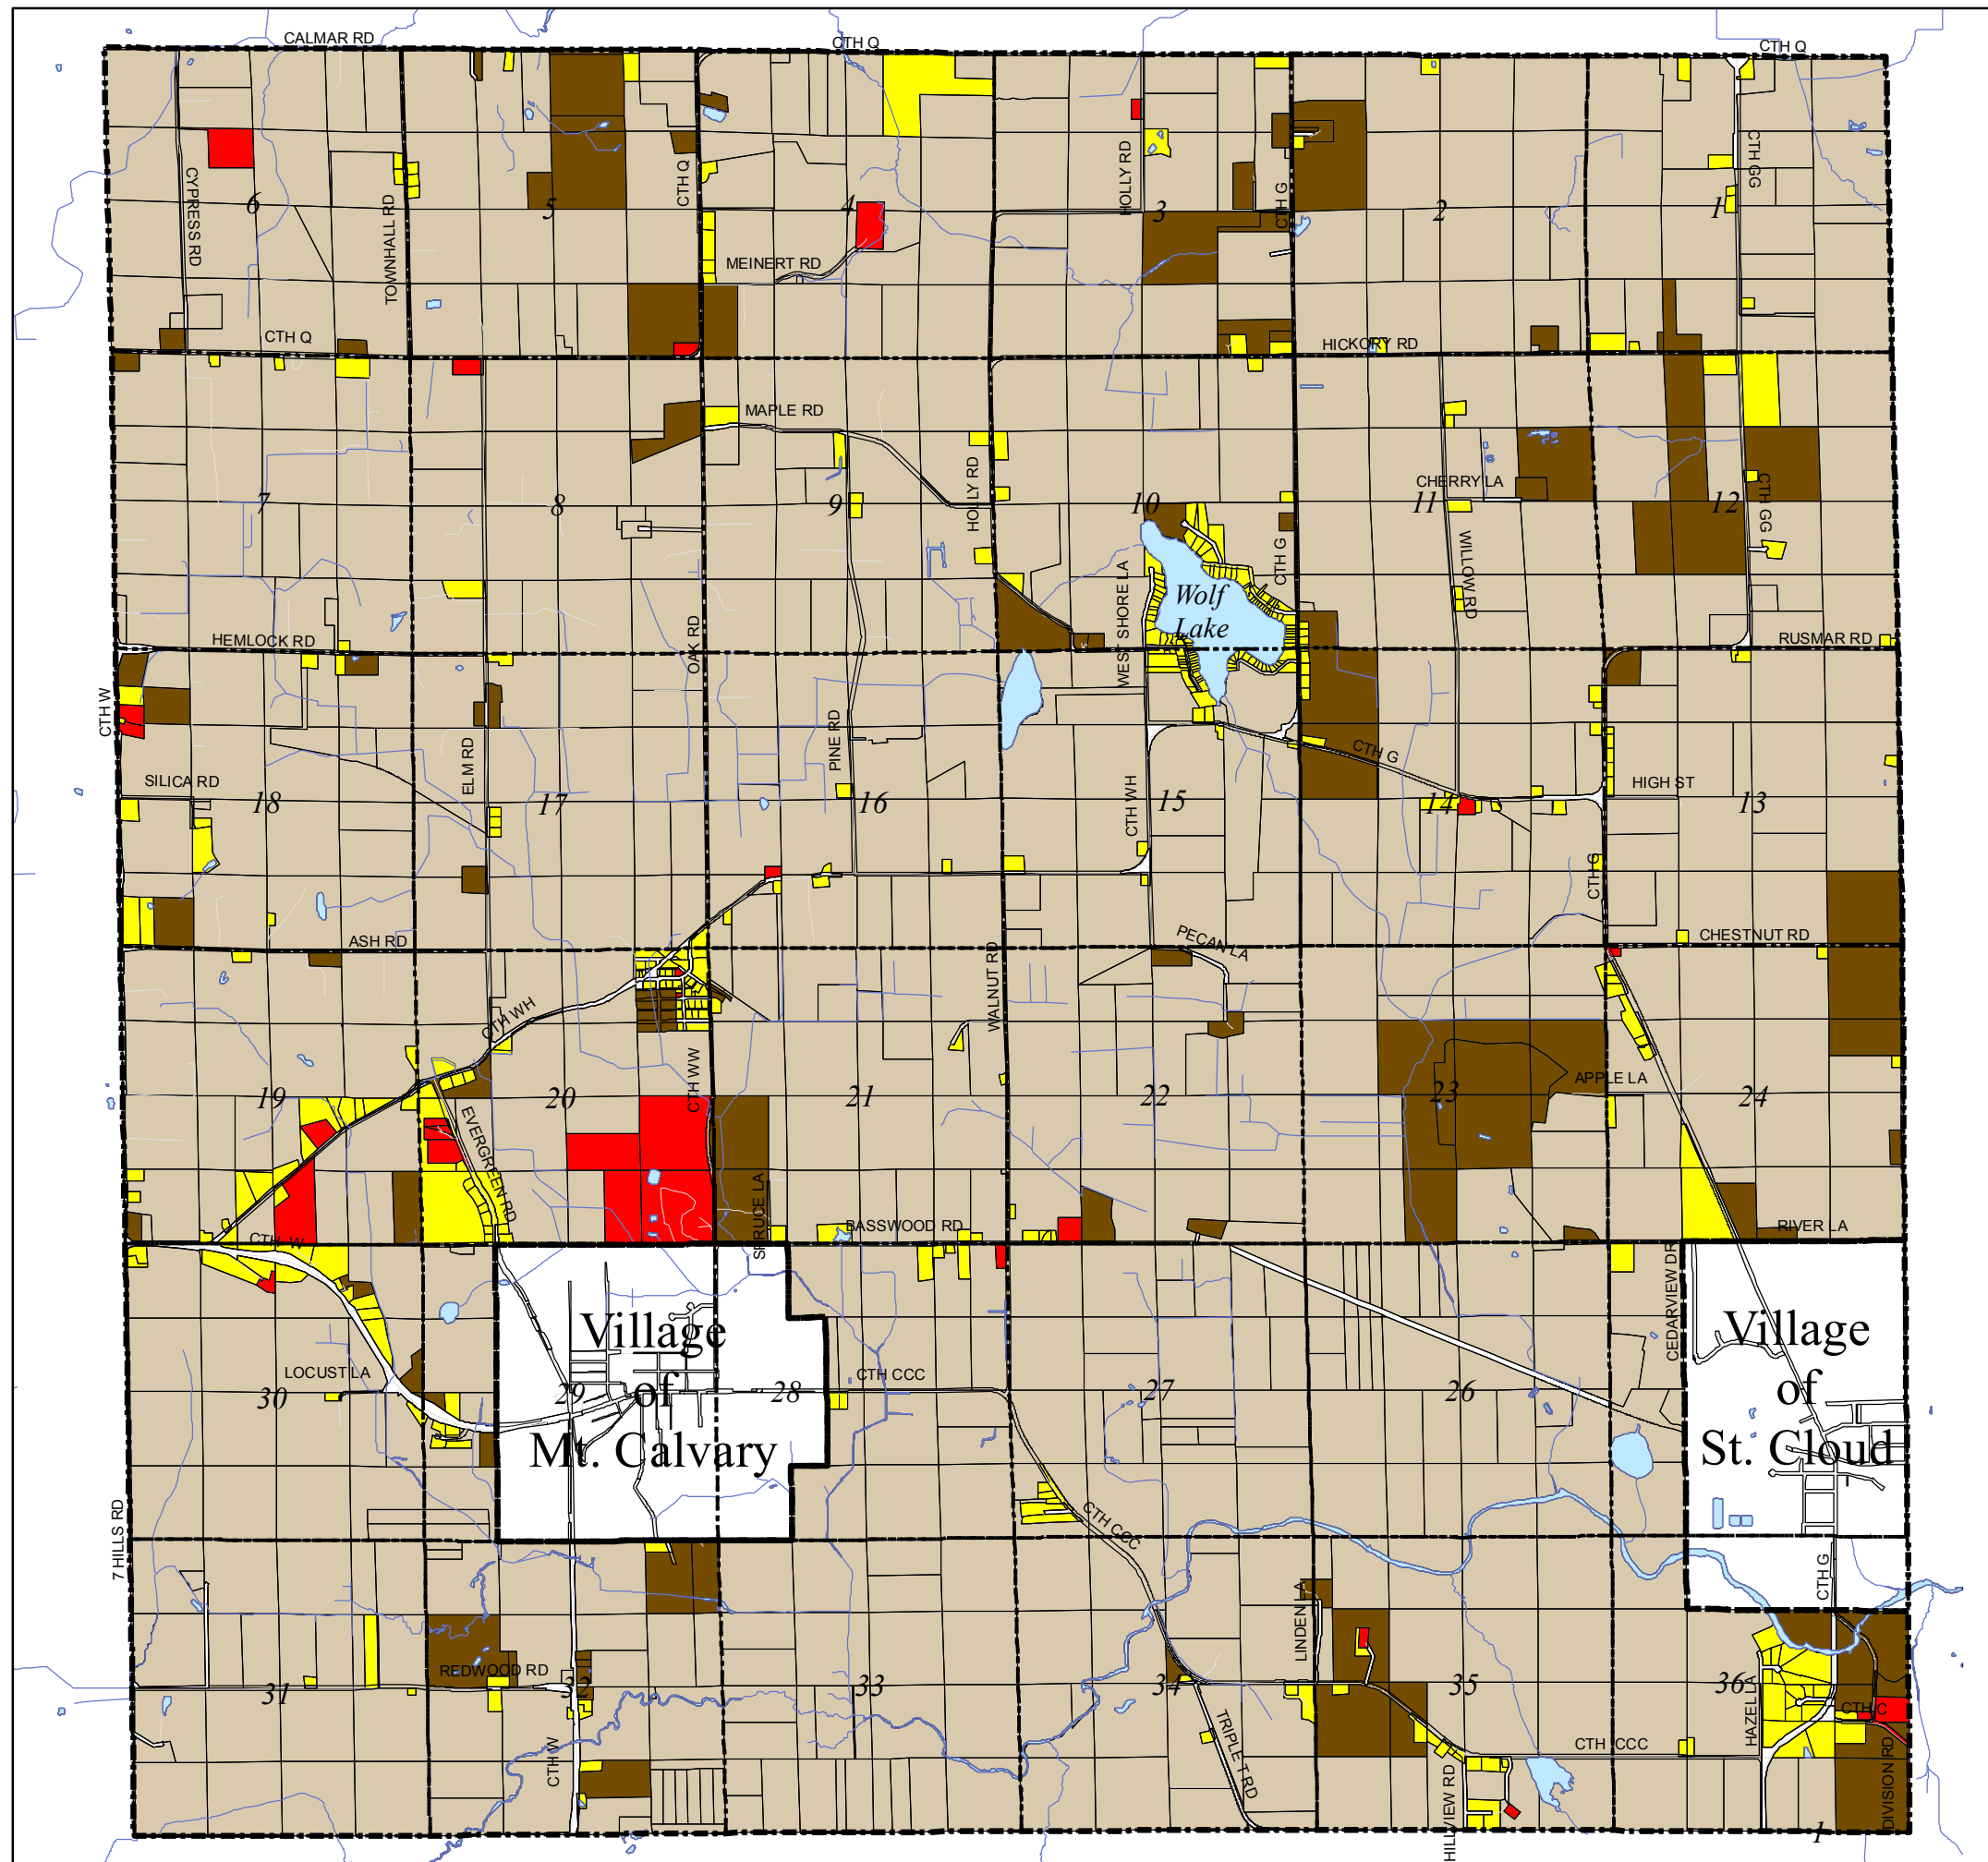

Town of Marshfield

Fond du Lac County, Wisconsin

Farmland Preservation Zoning Map

Adopted November 29, 2011

Legend

Zoning Districts

- Farmland Preservation
- General Agricultural
- Residential
- Business
- Industrial

- Corporate Limits
- Section Lines
- Parcel Lines
- Right of Way
- Waterways
- Open Water

The base map was created by the Fond du Lac County Planning Department who assumes no liability for the accuracy of this data or any use or misuse of its content are the responsibility of the user.